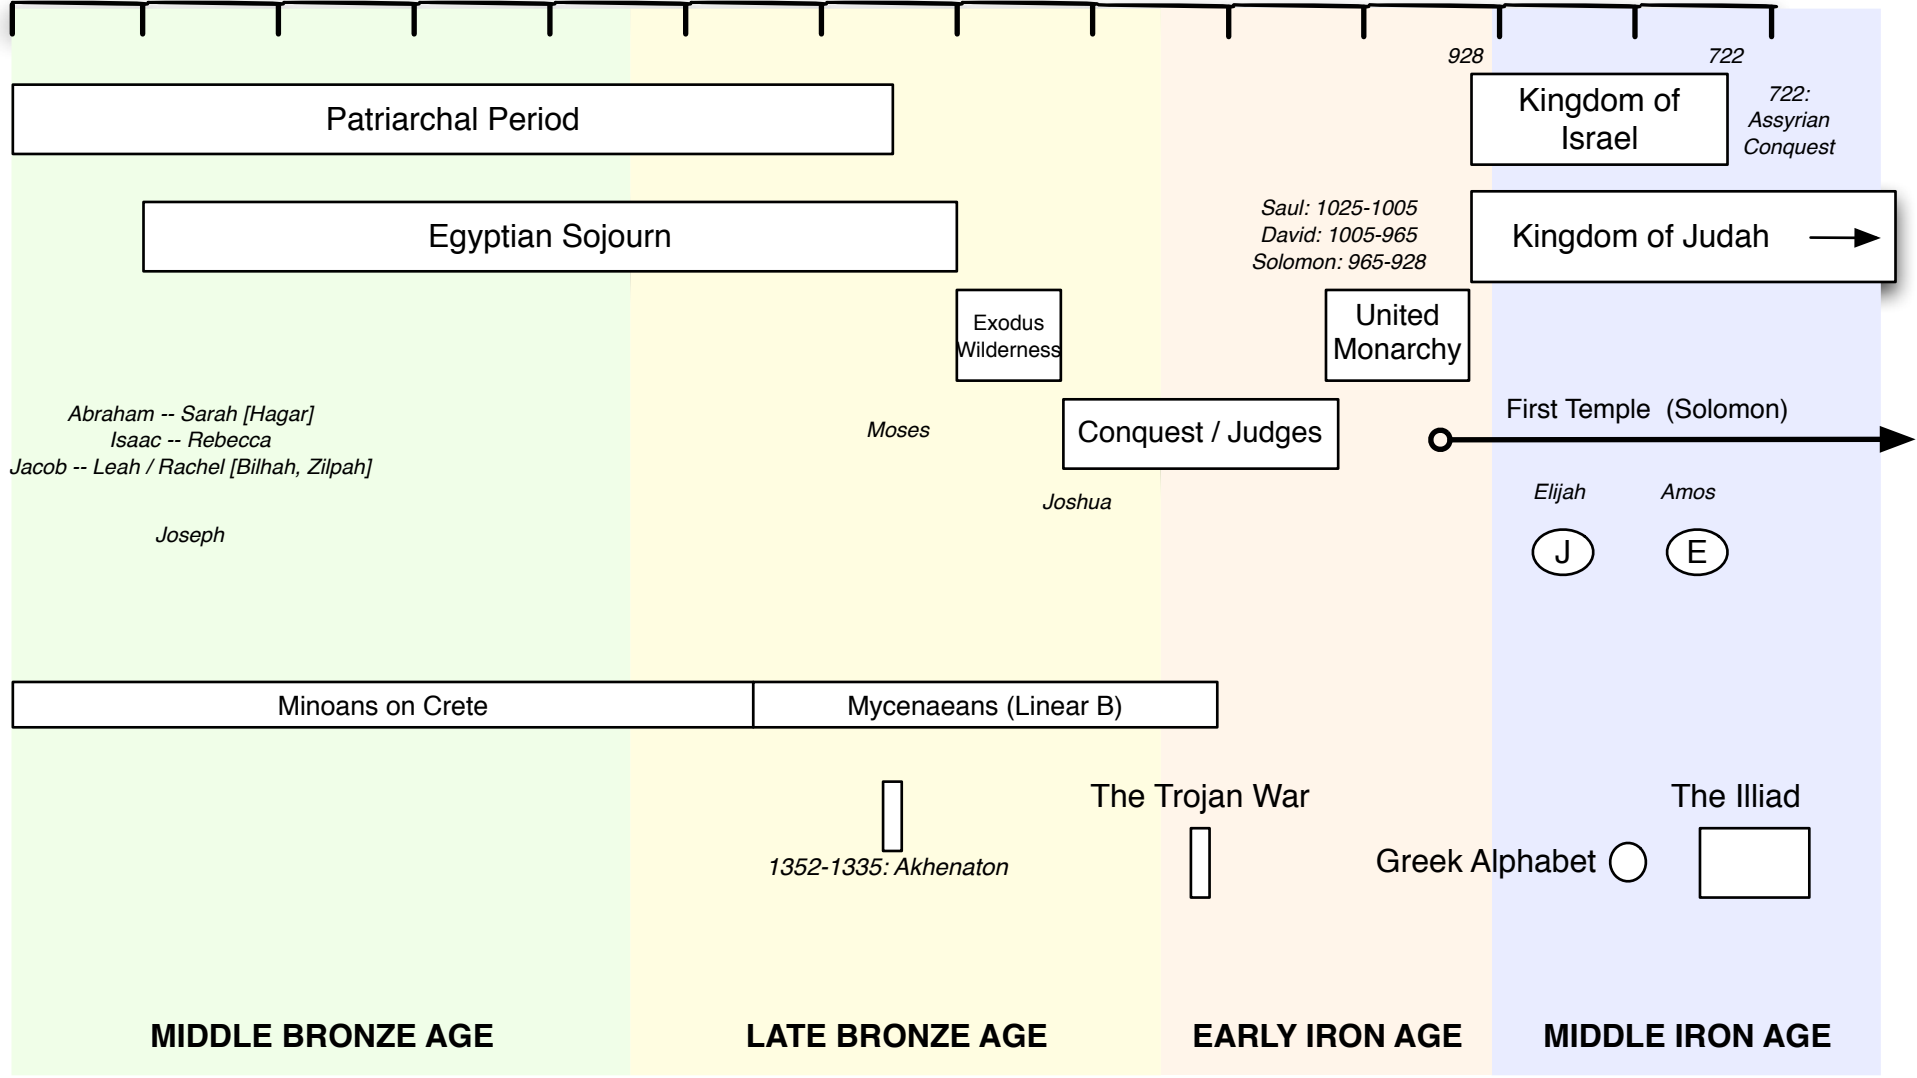

EARLY HEBREW BIBLE TIMELINE

2000BCE 1800 1600 1400 1200 1000BCE 800 700

MIDDLE BRONZE AGE

LATE BRONZE AGE

EARLY IRON AGE

MIDDLE IRON AGE